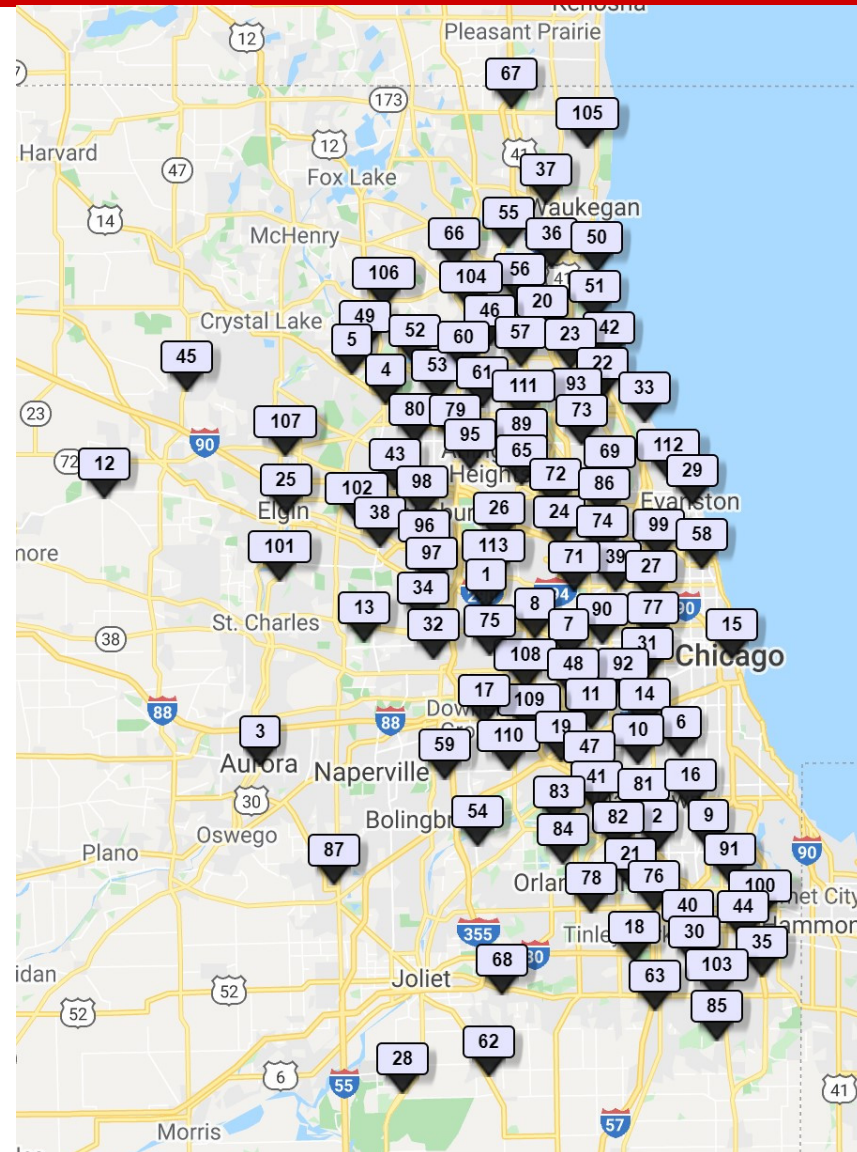

* Indicates the location is not shown on the map to the right

Call or visit USA Fire Protection at: 847-816-0050
<https://www.usafireprotectioninc.com>